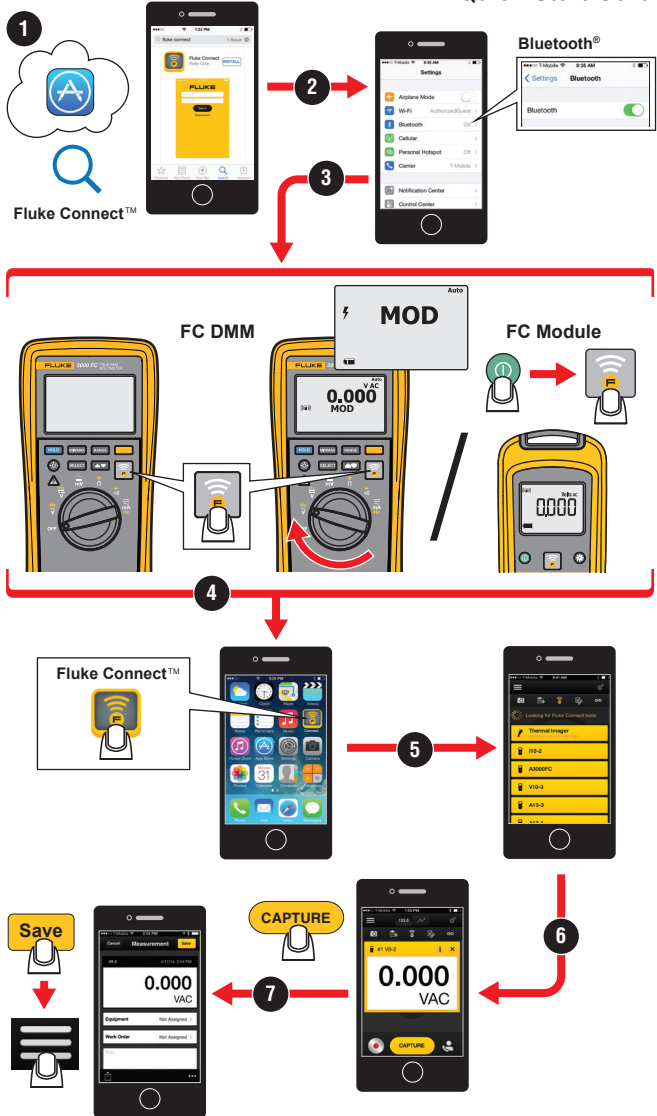

Fluke Connect™ Bluetooth® Connection to FC Tools

Quick Start Card

Go to www.flukeconnect.com

Fluke Connect™ Bluetooth® Connection to FC Tools

Quick Start Card

Go to www.flukeconnect.com