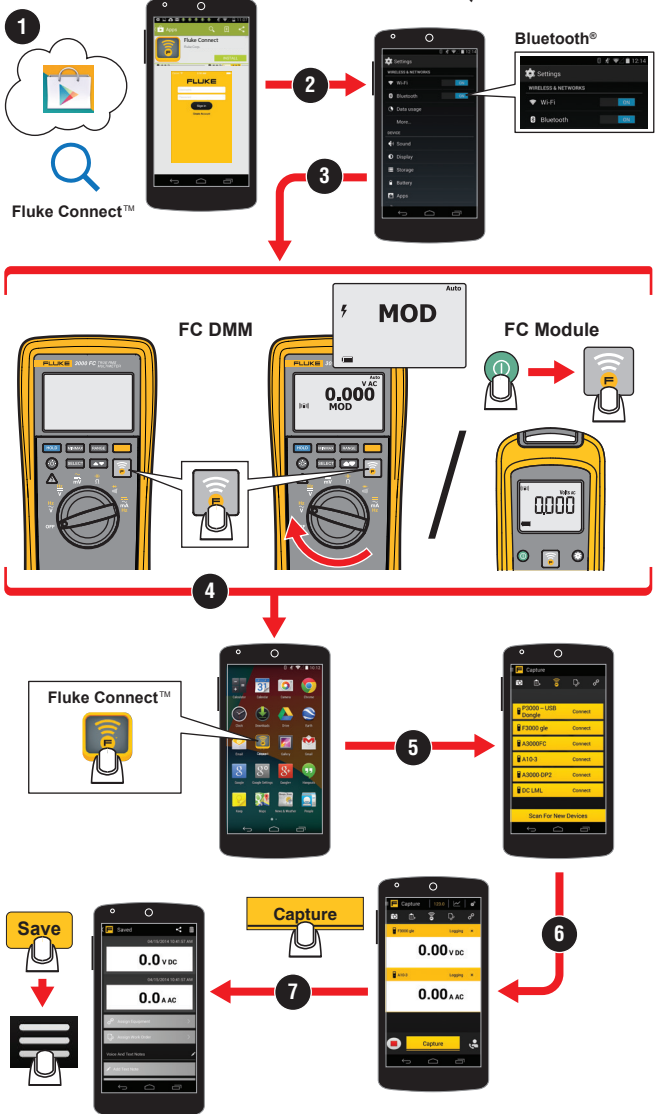

Fluke Connect™ Bluetooth® Connection to FC Tools

Quick Start Card

Go to www.flukeconnect.com

Fluke Connect™ Bluetooth® Connection to FC Tools

Quick Start Card

Go to www.flukeconnect.com