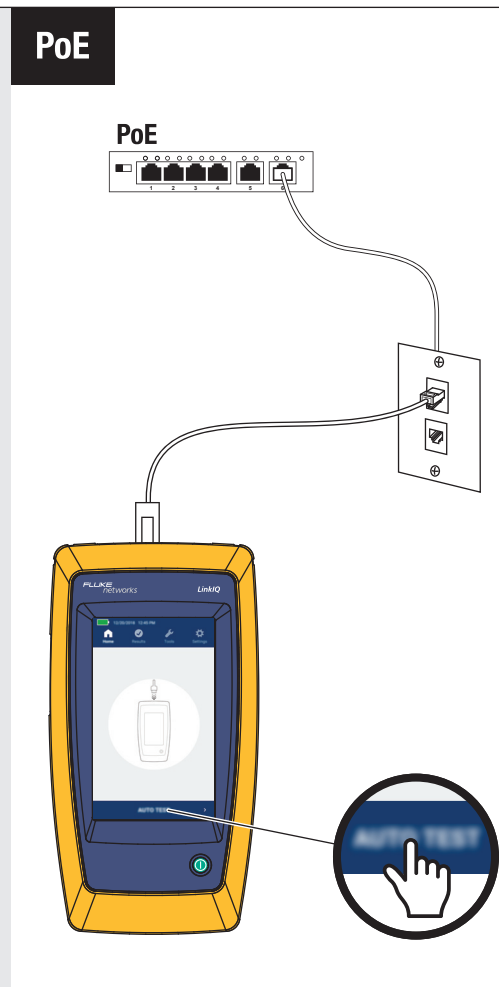

# LinkIQ™ Cable+Network Tester

www.flukenetworks.com

PN 5241342  
November 2020 Rev. 1, 2/21  
©2020-2021 Fluke Corporation. All Rights Reserved.